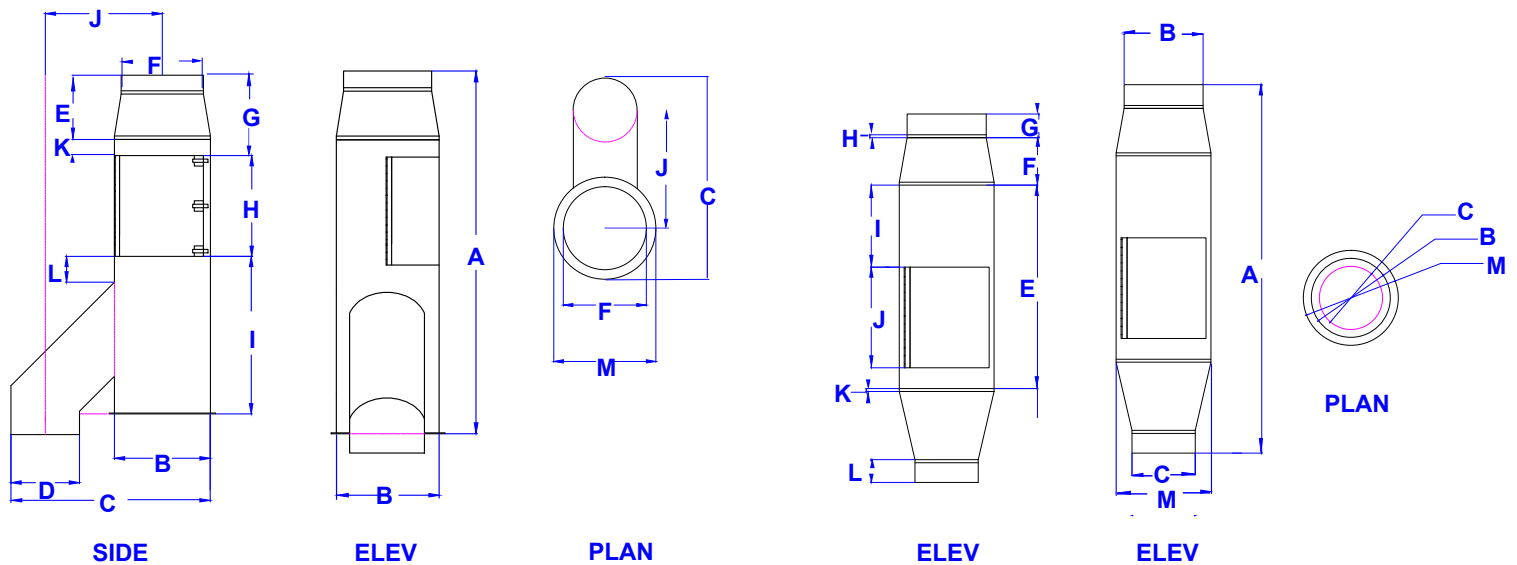

Specifications

MODEL #	CLEANING	CFM	OPER. LBS	SHIP LBS	A	B	C	D	E	F	G	H	I	J	K	L	M
AF-1-S	SELF	1000	22	28	41-3/4	12	23-1/4	8	8-1/2	10	11-3/4	12-3/4	17-1/4	13-1/4	3-1/4	3-1/4	12
AF-1-M	MANUAL	1000	18	22	37	10	8	N/A	25-3/4	6	3	3/8	10-3/8	12-3/4	3/8	2-7/8	12
AF-1.7-S	SELF	1700	30	34	49	12	28	10	9	12	11	14-3/4	23	16	2	4	14
AF-1.7-M	MANUAL	1700	26	30	40	12	10	N/A	26	6	3	3/8	10	14-3/4	2	3	14
AF-2.3-S	SELF	2300	30	37	48	16	34	14	8-2/3	14	11	16-3/4	24-1/4	18	2	2	16
AF-2.3-M	MANUAL	2300	26	32	44	14	14	N/A	26	6	3	3/8	6-5/8	16-3/4	3/8	3	16
AF-2.7-S	SELF	2700	33	40	48	16	34	14	7	16	7	16-3/4	24-1/4	19	N/A	2	16
AF-2.7-M	MANUAL	2700	31	38	48	16	16	N/A	N/A	N/A	N/A	N/A	N/A	16-3/4	N/A	N/A	16
AF-3.2	SELF	3200	40	52	52-1/2	18	40	16	N/A	18	N/A	22	28-3/8	22	2	2-7/8	20

Ideal Applications

Designed for **On-Premise Laundry (OPL)** and **single dryer exhaust systems**, including:

- Hotels and Hospitality
- Healthcare and Nursing Home Facilities
- Fire Departments / Correctional Facilities
- Commercial and Industrial Single Dryer Systems

Model Types

AF-S

- Self Cleaning Model
- Mounts Vertically in Ducting
- Optional Fire Suppression
- Lowest Maintenance

AF-M

- Manually Cleaned Model
- Mounts Any Direction
- Optional Fire Suppression
- Low Maintenance

Optimize Your Dryer Exhaust System Today!