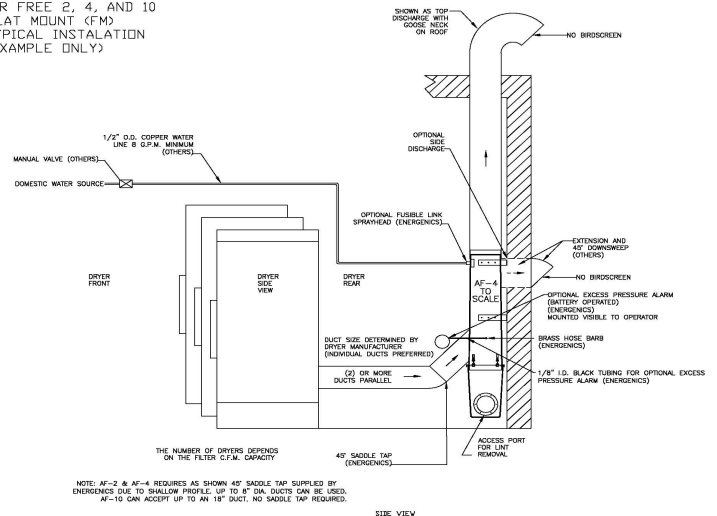

Benefits:

- Catches ~98% of small dryer lint bypass
- Decreases lint build-up in ducting
- Protects air handling equipment / landscaping near exhaust vents
- Minimal maintenance

AIR FREE SERIES

AF-2 Multi-Dryer Top Discharge w/ 8" Inlets

Added Options:

- Battery powered pressure alarm
- Fire suppression kit
- Airflow optimizer package
- Mounting legs

Capacity:

- 4,000 CFM

AIR FREE 2, 4, AND 10
FLAT MOUNT (FM)
TYPICAL INSTALLATION
(EXAMPLE ONLY)

NOTE: AF-2 & AF-4 REQUIRES AS SHOWN 40\"/>

SIDE VIEW

Single or Multi-Dryer, Interior or Exterior Application